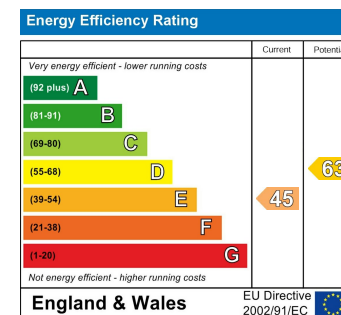

BRUNTON

RESIDENTIAL

TENURE :

LOCAL AUTHORITY :

COUNCIL TAX BAND : A

EPC RATING : E

England & Wales

EU Directive 2002/91/EC